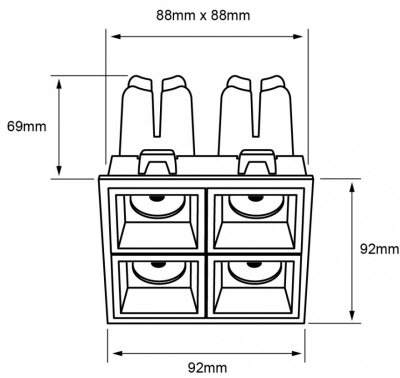

Downlights Scrabble 20W