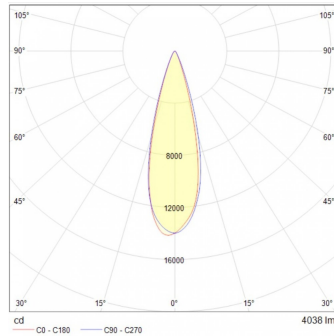

### Order information:

Code construction example:  
UU 3599 G BC A

Application	Consec.	Color	CCT	Input Voltage
UU	3599	G - Gris	BC - 3000K BF - 5000K	A- 127-277V~
	3601			
	3603			
	3605			

Power	Nominal luminous flux	CRI	Control	Beam angle	Dimensions
50W	5500	70	ON/OFF	30°	654*106mm
50W	5500	70	ON/OFF	30°	654*106mm
50W	5500	70	ON/OFF	10*40°	654*106mm
50W	5500	70	ON/OFF	10*40°	654*106mm
90W	9900	70	ON/OFF	30°	1216*106mm
90W	9900	70	ON/OFF	30°	1216*106mm
90W	9900	70	ON/OFF	10*40°	1216*106mm
90W	9900	70	ON/OFF	10*40°	1216*106mm

## Input current:

Power (W)	Input current
49.7	0.411 - 0.188 A
49.7	0.411 - 0.188 A
49.7	0.411 - 0.188 A
49.7	0.411 - 0.188 A
89.7	0.743 - 0.340 A
89.7	0.743 - 0.340 A
89.7	0.743 - 0.340 A
89.7	0.743 - 0.340 A

## Photometric:

Barra Pro 50W 0.60m

30

Barra Pro 50W 0.60m

10\*40°

Barra Pro 90W 1.20m

30°

Barra Pro 90W 1.20m

10\*40°