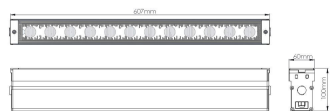

Product dimensions:

Barra Pro 50W

Empotrar