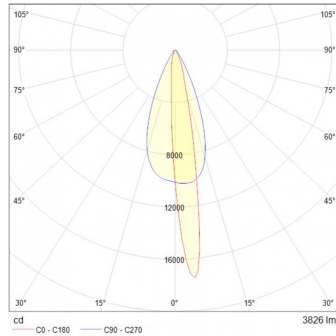

### Order information:

Code construction example:  
UU 3599 G BC A

Application	Consec.	Color	CCT	Input Voltage
UU	3599	G - Gris	BC - 3000K	A- 127-277V~
	3601			
	3603		BF - 5000K	
	3605			

Power	Nominal luminous flux	CRI	Control	Beam angle	Dimensions
50W	5500	70	ON/OFF	30°	654*106mm
50W	5500	70	ON/OFF	30°	654*106mm
50W	5500	70	ON/OFF	10*40°	654*106mm
50W	5500	70	ON/OFF	10*40°	654*106mm
90W	9900	70	ON/OFF	30°	1216*106mm
90W	9900	70	ON/OFF	30°	1216*106mm
90W	9900	70	ON/OFF	10*40°	1216*106mm
90W	9900	70	ON/OFF	10*40°	1216*106mm

## Energy efficiency:

CODE	Nominal luminous flux (lm)	Power (W)	System Efficacy (lm/W)
UU 3599 G BC A	5,467	49.7	110
UU 3599 G BF A	5,467	49.7	110
UU 3601 G BC A	5,467	49.7	110
UU 3601 G BF A	5,467	49.7	110
UU 3603 G BF A	9,867	89.7	110
UU 3603 G BC A	9,867	89.7	110
UU 3605 G BC A	9,867	89.7	110
UU 3605 G BF A	9,867	89.7	110

## Input current:

Power (W)	Input current
49.7	0.411 - 0.188 A
49.7	0.411 - 0.188 A
49.7	0.411 - 0.188 A
49.7	0.411 - 0.188 A
89.7	0.743 - 0.340 A
89.7	0.743 - 0.340 A
89.7	0.743 - 0.340 A
89.7	0.743 - 0.340 A

## Photometric:

Barra Pro 50W 0.60m

30

Barra Pro 50W 0.60m

10\*40°

Barra Pro 90W 1.20m

30°

Barra Pro 90W 1.20m