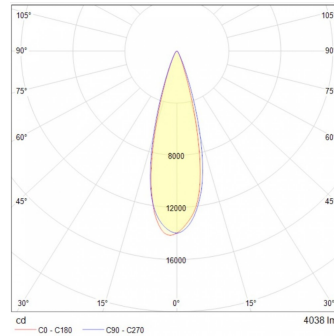

### Order information:

Code construction example:  
UU 3599 G BC A

Application	Consec.	Color	CCT	Input Voltage
UU	3599	G - Gris	BC - 3000K	A- 127-277V~
	3601			
	3603		BF - 5000K	
	3605			

Power	Nominal luminous flux	CRI	Control	Beam angle	Dimensions
50W	5500	70	ON/OFF	30°	654*106mm
50W	5500	70	ON/OFF	30°	654*106mm
50W	5500	70	ON/OFF	10*40°	654*106mm
50W	5500	70	ON/OFF	10*40°	654*106mm
90W	9900	70	ON/OFF	30°	1216*106mm
90W	9900	70	ON/OFF	30°	1216*106mm
90W	9900	70	ON/OFF	10*40°	1216*106mm
90W	9900	70	ON/OFF	10*40°	1216*106mm

## Input current:

Power (W)	Input current
49.7	0.411 - 0.188 A
49.7	0.411 - 0.188 A
49.7	0.411 - 0.188 A
49.7	0.411 - 0.188 A
89.7	0.743 - 0.340 A
89.7	0.743 - 0.340 A
89.7	0.743 - 0.340 A
89.7	0.743 - 0.340 A

## Photometric:

Barra Pro 50W 0.60m

30

Barra Pro 50W 0.60m

10\*40°

Barra Pro 90W 1.20m

30°

Barra Pro 90W 1.20m

10\*40°