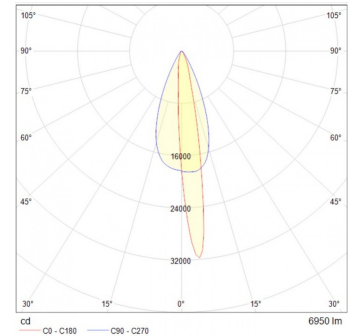

Order information:

Code construction example:
UU 3599 G BC A

Application	Consec.	Color	CCT	Input Voltage
UU	3599	G - Gris	BC - 3000K BF - 5000K	A- 127-277V~
	3601			
	3603			
	3605			

Power	Nominal luminous flux	CRI	Control	Beam angle	Dimensions
50W	5500	70	ON/OFF	30°	654*106mm
50W	5500	70	ON/OFF	30°	654*106mm
50W	5500	70	ON/OFF	10*40°	654*106mm
50W	5500	70	ON/OFF	10*40°	654*106mm
90W	9900	70	ON/OFF	30°	1216*106mm
90W	9900	70	ON/OFF	30°	1216*106mm
90W	9900	70	ON/OFF	10*40°	1216*106mm
90W	9900	70	ON/OFF	10*40°	1216*106mm

Input current:

Power (W)	Input current
49.7	0.411 - 0.188 A
49.7	0.411 - 0.188 A
49.7	0.411 - 0.188 A
49.7	0.411 - 0.188 A
89.7	0.743 - 0.340 A
89.7	0.743 - 0.340 A
89.7	0.743 - 0.340 A
89.7	0.743 - 0.340 A

Photometric:

Barra Pro 50W 0.60m

30

Barra Pro 50W 0.60m

10*40°

Barra Pro 90W 1.20m

30°

Barra Pro 90W 1.20m

10*40°

Product dimensions:

Barra Pro 50W

Empotrar

Barra Pro 90W

Empotrar

Downloads:

[Go to downloads section](#)