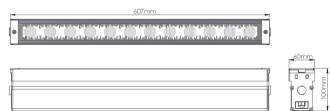

Order information:

Code construction example:
UU 3599 G BC A

Application	Consec.	Color	CCT	Input Voltage
UU	3599	G - Gris	BC - 3000K BF - 5000K	A- 127-277V~
	3601			
	3603			
	3605			

Power	Nominal luminous flux	CRI	Control	Beam angle	Dimensions
50W	5500	70	ON/OFF	30°	654*106mm
50W	5500	70	ON/OFF	30°	654*106mm
50W	5500	70	ON/OFF	10*40°	654*106mm
50W	5500	70	ON/OFF	10*40°	654*106mm
90W	9900	70	ON/OFF	30°	1216*106mm
90W	9900	70	ON/OFF	30°	1216*106mm
90W	9900	70	ON/OFF	10*40°	1216*106mm
90W	9900	70	ON/OFF	10*40°	1216*106mm

Photometric:

Barra Pro 50W 0.60m

30

Barra Pro 50W 0.60m

10*40°

Barra Pro 90W 1.20m

30°

Barra Pro 90W 1.20m

10*40°

Product dimensions:

Barra Pro 50W

Empotrar

Barra Pro 90W

Empotrar

Downloads:

[Go to downloads section](#)