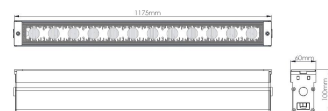

Barra Pro 90W

Empotrar

Downloads:

[Go to downloads section](#)