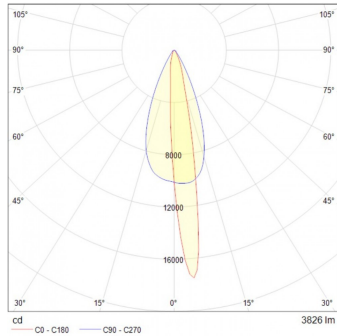

### Order information:

Code construction example:  
UU 3599 G BC A

Application	Consec.	Color	CCT	Input Voltage
UU	3599	G - Gris	BC - 3000K BF - 5000K	A- 127-277V~
	3601			
	3603			
	3605			

Power	Nominal luminous flux	CRI	Control	Beam angle	Dimensions
50W	5500	70	ON/OFF	30°	654*106mm
50W	5500	70	ON/OFF	30°	654*106mm
50W	5500	70	ON/OFF	10*40°	654*106mm
50W	5500	70	ON/OFF	10*40°	654*106mm
90W	9900	70	ON/OFF	30°	1216*106mm
90W	9900	70	ON/OFF	30°	1216*106mm
90W	9900	70	ON/OFF	10*40°	1216*106mm
90W	9900	70	ON/OFF	10*40°	1216*106mm

## Energy efficiency:

CODE	Nominal luminous flux (lm)	Power (W)	System Efficacy (lm/W)
UU 3599 G BC A	5,467	49.7	110
UU 3599 G BF A	5,467	49.7	110
UU 3601 G BC A	5,467	49.7	110
UU 3601 G BF A	5,467	49.7	110
UU 3603 G BF A	9,867	89.7	110
UU 3603 G BC A	9,867	89.7	110
UU 3605 G BC A	9,867	89.7	110
UU 3605 G BF A	9,867	89.7	110

## Input current:

Power (W)	Input current
49.7	0.411 - 0.188 A
49.7	0.411 - 0.188 A
49.7	0.411 - 0.188 A
49.7	0.411 - 0.188 A
89.7	0.743 - 0.340 A
89.7	0.743 - 0.340 A
89.7	0.743 - 0.340 A
89.7	0.743 - 0.340 A

## Photometric:

Barra Pro 50W 0.60m

30

Barra Pro 50W 0.60m

10\*40°

Barra Pro 90W 1.20m

30°

Barra Pro 90W 1.20m