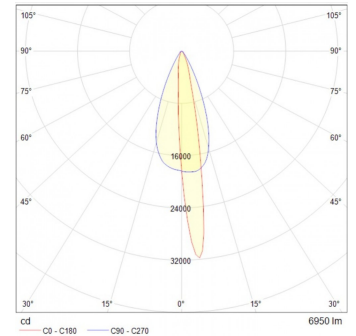

#### General technical data:

Light source	Built-in LED
Nominal luminous flux (lm)	5,500 - 9,900
System Efficacy (lm/W)	110
CCT	3000K/ 5000K
CRI	70
Beam angle	30°/ 10*40
Power	50W/ 90W
Input voltage	127-277V~
Input Frecuency	60 Hz
Power factor	>0.9
Total Harmonic Distortion (THD)	<10 %
Operating Temperature	-10 to 40 °C
Driver	Integrated
Control	ON/OFF
Lifespan / LED maintenance	50,000h L70
Housing	Aluminium
Lens material	PMMA (Acrylic)
Finish	Satin
IP	67
IK	09
Mounting type	Surface

## Input current:

Power (W)	Input current
49.7	0.411 - 0.188 A
49.7	0.411 - 0.188 A
49.7	0.411 - 0.188 A
49.7	0.411 - 0.188 A
89.7	0.743 - 0.340 A
89.7	0.743 - 0.340 A
89.7	0.743 - 0.340 A
89.7	0.743 - 0.340 A

## Photometric:

Barra Pro 50W 0.60m

30

Barra Pro 50W 0.60m

10\*40°

Barra Pro 90W 1.20m

30°

Barra Pro 90W 1.20m

10\*40°