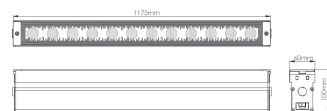

Photometric:

Barra Pro 50W 0.60m

30

Barra Pro 50W 0.60m

10*40°

Barra Pro 90W 1.20m

30°

Barra Pro 90W 1.20m

10*40°

Product dimensions:

Barra Pro 50W

Empotrar

Barra Pro 90W

Empotrar

Downloads:

[Go to downloads section](#)