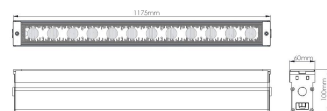

Barra Pro 90W

Empotrar

Downloads:

[Go to downloads section](#)