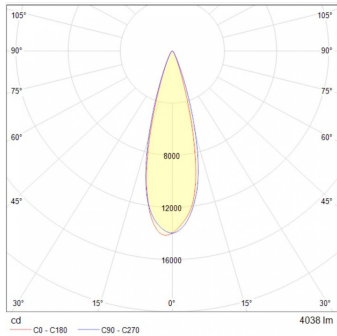

Energy efficiency:

CODE	Nominal luminous flux (lm)	Power (W)	System Efficacy (lm/W)
UU 3599 G BC A	5,467	49.7	110
UU 3599 G BF A	5,467	49.7	110
UU 3601 G BC A	5,467	49.7	110
UU 3601 G BF A	5,467	49.7	110
UU 3603 G BF A	9,867	89.7	110
UU 3603 G BC A	9,867	89.7	110
UU 3605 G BC A	9,867	89.7	110
UU 3605 G BF A	9,867	89.7	110

Input current:

Power (W)	Input current
49.7	0.411 - 0.188 A
49.7	0.411 - 0.188 A
49.7	0.411 - 0.188 A
49.7	0.411 - 0.188 A
89.7	0.743 - 0.340 A
89.7	0.743 - 0.340 A
89.7	0.743 - 0.340 A
89.7	0.743 - 0.340 A

Photometric:

Barra Pro 50W 0.60m

30