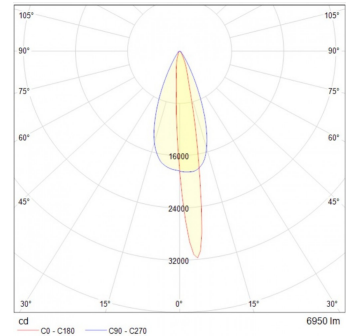

#### General technical data:

Light source	Built-in LED
Nominal luminous flux (lm)	5,500 - 9,900
System Efficacy (lm/W)	110
CCT	3000K/ 5000K
CRI	70
Beam angle	30°/ 10*40
Power	50W/ 90W
Input voltage	127-277V~
Input Frecuency	60 Hz
Power factor	>0.9
Total Harmonic Distortion (THD)	<10 %
Operating Temperature	-10 to 40 °C
Driver	Integrated
Control	ON/OFF
Lifespan / LED maintenance	50,000h L70
Housing	Aluminium
Lens material	PMMA (Acrylic)
Finish	Satin
IP	67
IK	09
Mounting type	Surface

### Order information:

Code construction example:  
UU 3599 G BC A

Application	Consec.	Color	CCT	Input Voltage
UU	3599	G - Gris	BC - 3000K BF - 5000K	A- 127-277V~
	3601			
	3603			
	3605			

Power	Nominal luminous flux	CRI	Control	Beam angle	Dimensions
50W	5500	70	ON/OFF	30°	654*106mm
50W	5500	70	ON/OFF	30°	654*106mm
50W	5500	70	ON/OFF	10*40°	654*106mm
50W	5500	70	ON/OFF	10*40°	654*106mm
90W	9900	70	ON/OFF	30°	1216*106mm
90W	9900	70	ON/OFF	30°	1216*106mm
90W	9900	70	ON/OFF	10*40°	1216*106mm
90W	9900	70	ON/OFF	10*40°	1216*106mm

## Photometric:

Barra Pro 50W 0.60m

30

Barra Pro 50W 0.60m

10\*40°

Barra Pro 90W 1.20m

30°

Barra Pro 90W 1.20m

10\*40°