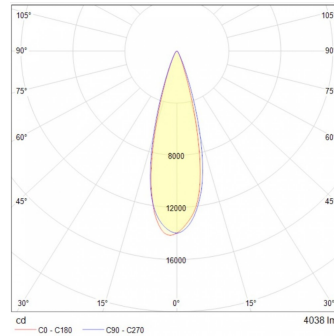

Order information:

Code construction example:
UU 3599 G BC A

Application	Consec.	Color	CCT	Input Voltage
UU	3599	G - Gris	BC - 3000K BF - 5000K	A- 127-277V~
	3601			
	3603			
	3605			

Power	Nominal luminous flux	CRI	Control	Beam angle	Dimensions
50W	5500	70	ON/OFF	30°	654*106mm
50W	5500	70	ON/OFF	30°	654*106mm
50W	5500	70	ON/OFF	10*40°	654*106mm
50W	5500	70	ON/OFF	10*40°	654*106mm
90W	9900	70	ON/OFF	30°	1216*106mm
90W	9900	70	ON/OFF	30°	1216*106mm
90W	9900	70	ON/OFF	10*40°	1216*106mm
90W	9900	70	ON/OFF	10*40°	1216*106mm

Energy efficiency:

CODE	Nominal luminous flux (lm)	Power (W)	System Efficacy (lm/W)
UU 3599 G BC A	5,467	49.7	110
UU 3599 G BF A	5,467	49.7	110
UU 3601 G BC A	5,467	49.7	110
UU 3601 G BF A	5,467	49.7	110
UU 3603 G BF A	9,867	89.7	110
UU 3603 G BC A	9,867	89.7	110
UU 3605 G BC A	9,867	89.7	110
UU 3605 G BF A	9,867	89.7	110

Photometric:

Barra Pro 50W 0.60m

30

Barra Pro 50W 0.60m

10*40°

Barra Pro 90W 1.20m

30°

Barra Pro 90W 1.20m

10*40°

Product dimensions:

Barra Pro 50W

Empotrar

Barra Pro 90W

Empotrar

Downloads:

[Go to downloads section](#)