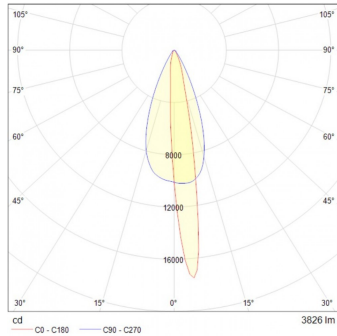

Order information:

Code construction example:
UU 3599 G BC A

Application	Consec.	Color	CCT	Input Voltage
UU	3599	G - Gris	BC - 3000K BF - 5000K	A- 127-277V~
	3601			
	3603			
	3605			

Power	Nominal luminous flux	CRI	Control	Beam angle	Dimensions
50W	5500	70	ON/OFF	30°	654*106mm
50W	5500	70	ON/OFF	30°	654*106mm
50W	5500	70	ON/OFF	10*40°	654*106mm
50W	5500	70	ON/OFF	10*40°	654*106mm
90W	9900	70	ON/OFF	30°	1216*106mm
90W	9900	70	ON/OFF	30°	1216*106mm
90W	9900	70	ON/OFF	10*40°	1216*106mm
90W	9900	70	ON/OFF	10*40°	1216*106mm

Energy efficiency:

CODE	Nominal luminous flux (lm)	Power (W)	System Efficacy (lm/W)
UU 3599 G BC A	5,467	49.7	110
UU 3599 G BF A	5,467	49.7	110
UU 3601 G BC A	5,467	49.7	110
UU 3601 G BF A	5,467	49.7	110
UU 3603 G BF A	9,867	89.7	110
UU 3603 G BC A	9,867	89.7	110
UU 3605 G BC A	9,867	89.7	110
UU 3605 G BF A	9,867	89.7	110

Input current:

Power (W)	Input current
49.7	0.411 - 0.188 A
49.7	0.411 - 0.188 A
49.7	0.411 - 0.188 A
49.7	0.411 - 0.188 A
89.7	0.743 - 0.340 A
89.7	0.743 - 0.340 A
89.7	0.743 - 0.340 A
89.7	0.743 - 0.340 A

Photometric:

Barra Pro 50W 0.60m

30

Barra Pro 50W 0.60m

10*40°

Barra Pro 90W 1.20m

30°

Barra Pro 90W 1.20m