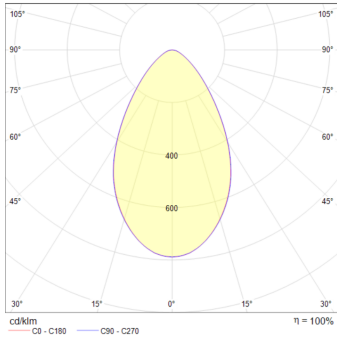

Energy efficiency:

CODE	Nominal luminous flux (lm)	Power (W)	System Efficacy (lm/W)
UO 1200 B BC A	3,815.00	40.00	95.37
UO 1200 B BN A	3,815.00	40.00	95.37
UO 1200 B BF A	3,815.00	40.00	95.37

Input current:

Power (W)	Input current
40.00	0,292 - 0,137 A
40.00	0,292 - 0,137 A
40.00	0,292 - 0,137 A

Photometric:

**Performa Pro 45W/
74W/ 100W 60°**