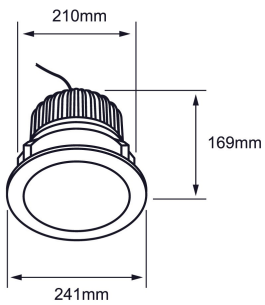

Performa Pro

High power downlight

It is a unique solution in its type since it is a downlight for general lighting of up to 100W of power, created to offer lighting levels for a double or triple height; it also has a 0- 10V control protocol and an optical design based on a specular aluminum reflector that favors the control of the light.

| Power | Nominal luminous flux | CRI | Control | Beam angle | Dimensions |
|-------|-----------------------|-----|---------|------------|------------|
| 40W | 4,500 | 80 | 0-10V | 60° | 241*170 mm |

Energy efficiency:

Input current:

| Power (W) | Input current |
|-----------|-----------------|
| 40.00 | 0,292 - 0,137 A |
| 40.00 | 0,292 - 0,137 A |
| 40.00 | 0,292 - 0,137 A |

Photometric:

**Performa Pro 45W/
74W/ 100W 60°**

Product dimensions:

**Performa Pro 45W/
74W/ 100W**

Downloads:

[Go to downloads section](#)