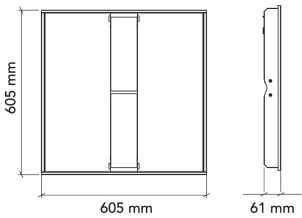

Product dimensions:

Softlight 40W

Downloads:

[Go to downloads section](#)