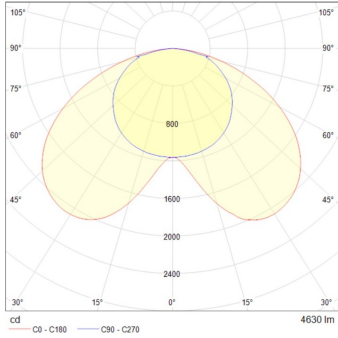

Certifications:

Warranty:

5 Years

General technical data:

Light source	Built-in LED
Nominal luminous flux (lm)	4,600
System Efficacy (lm/W)	>115
CCT	4000K
CRI	80
Beam angle	120°
Power	40W
Input voltage	127-277V~
Input Frequency	60 Hz
Power factor	> 0,9
Total Harmonic Distortion (THD)	< 10 %
Operating Temperature	-10 to 40 °C
Driver	Integrated
Control	0-10V
Lifespan / LED maintenance	50,000h L70
Housing	Steel
Lens material	PET (Polyethylene terephthalate)
Finish	Electrostatic painting
Color	White
IP	10
IK	04
Mounting type	Recessed

Order information:

Code construction example:
UF 1833 B BN A

Application	Consec.	Color	CCT	Input Voltage
UF	1833	B- White	BN- 4000K	A- 100-277V~

Power	Nominal luminous flux	CRI	Control	Beam angle	Dimensions
40W	4,600	80	0-10V	120°	605*605 mm

Energy efficiency:

CODE	Nominal luminous flux (lm)	Power (W)	System Efficacy (lm/W)
UF 1833 B BN A	4,632	39.50	117.27

Input current:

Power (W)	Input current
39.50	0,296 - 0,135 A

Photometric:

Softlight 40W 120°