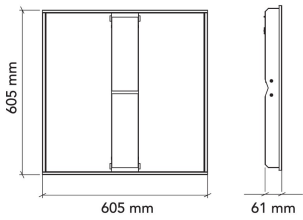

Order information:

Code construction example:
UF 1833 B BN A

Application	Consec.	Color	CCT	Input Voltage
UF	1833	B- White	BN- 4000K	A- 100-277V~

Power	Nominal luminous flux	CRI	Control	Beam angle	Dimensions
40W	4,600	80	0-10V	120°	605*605 mm

Energy efficiency:

CODE	Nominal luminous flux (lm)	Power (W)	System Efficacy (lm/W)
UF 1833 B BN A	4,632	39.50	117.27

Input current:

Power (W)	Input current
39.50	0,296 - 0,135 A

Photometric:

Softlight 40W 120°

Product dimensions:

Softlight 40W

Downloads:

[Go to downloads section](#)