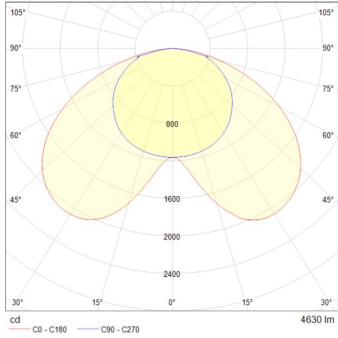

Photometric:

Softlight 40W 120°